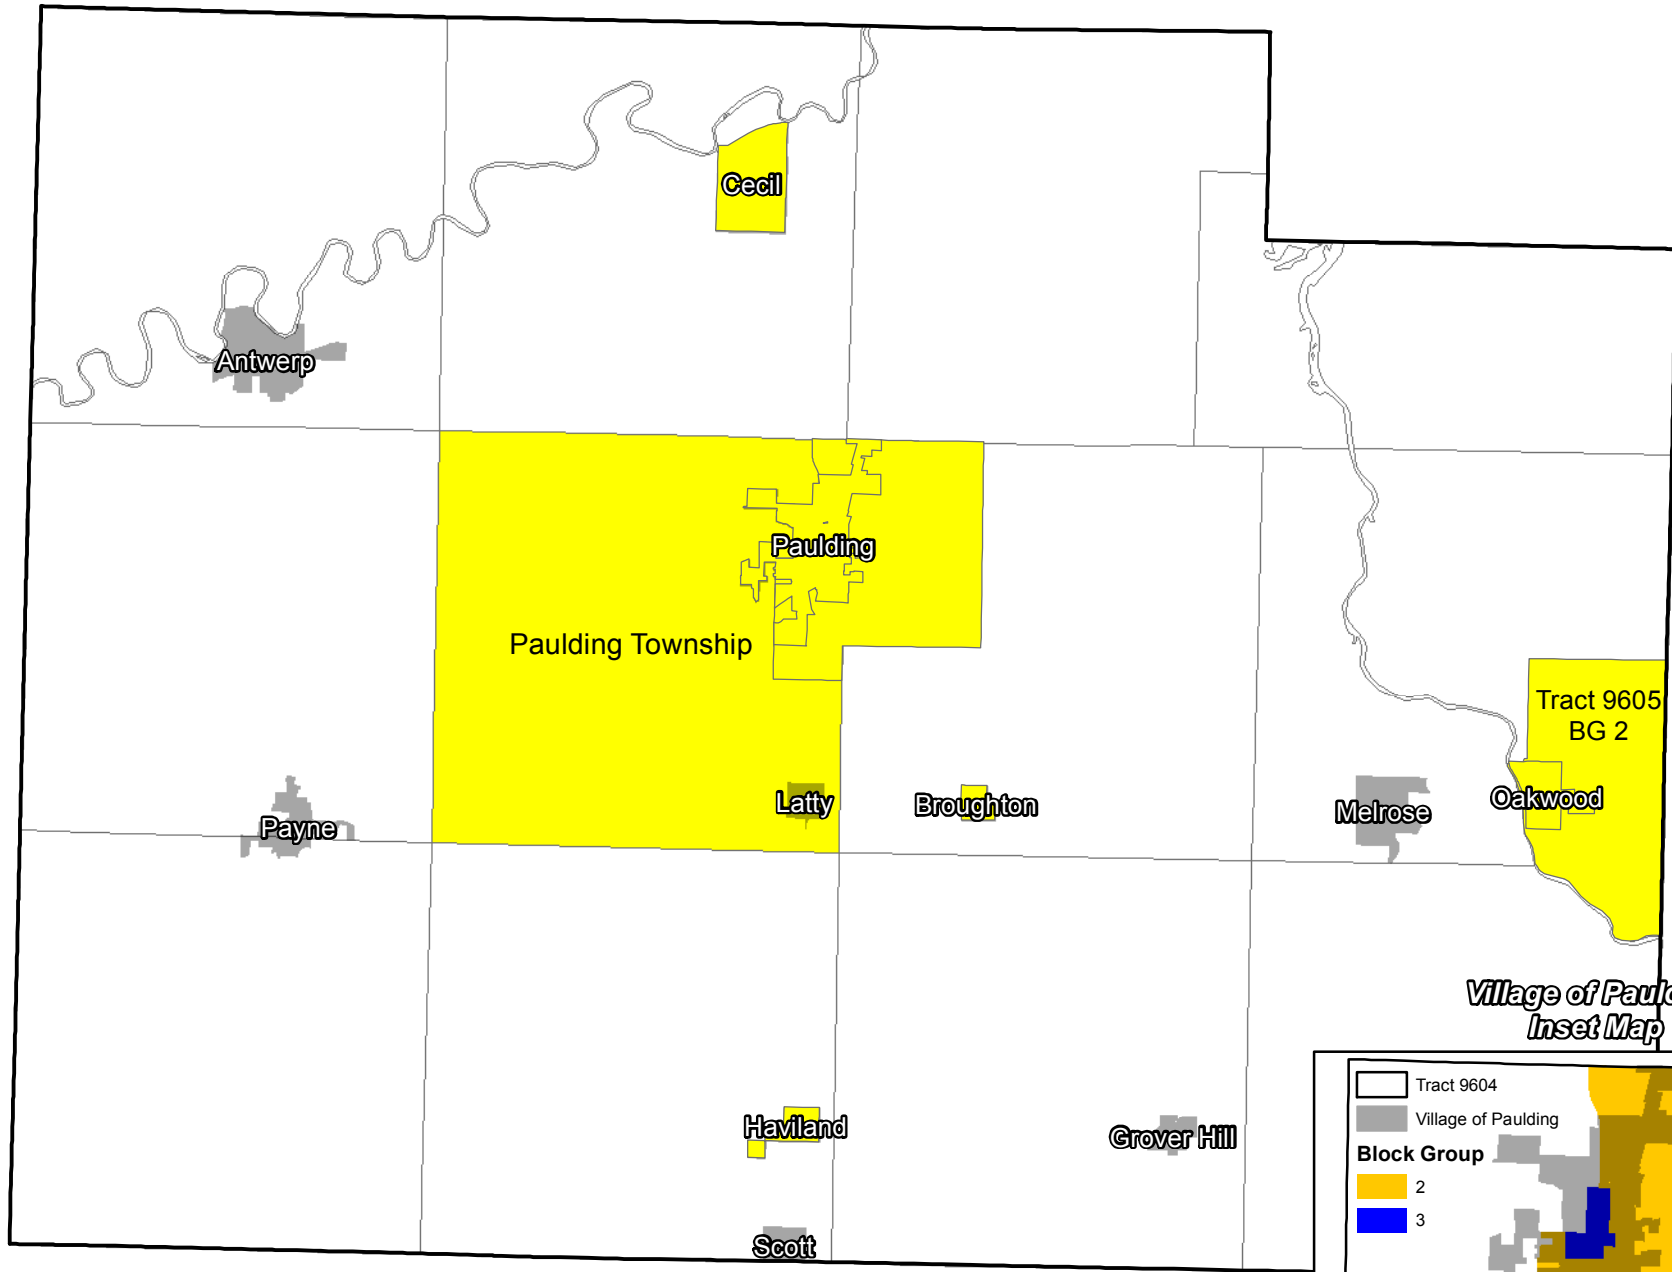

Paulding County, Ohio

Low and Moderate Income (LMI) Data 2011-2015

Legend

- Places
- Townships
- Places Exceeding 51% LMI
- Township Exceeding 51% LMI

Map Date: March 26, 2019
 Sources: US Census Low and Moderate Income data 2011-2015, TIGER/Line 2018

Village of Paulding Inset Map