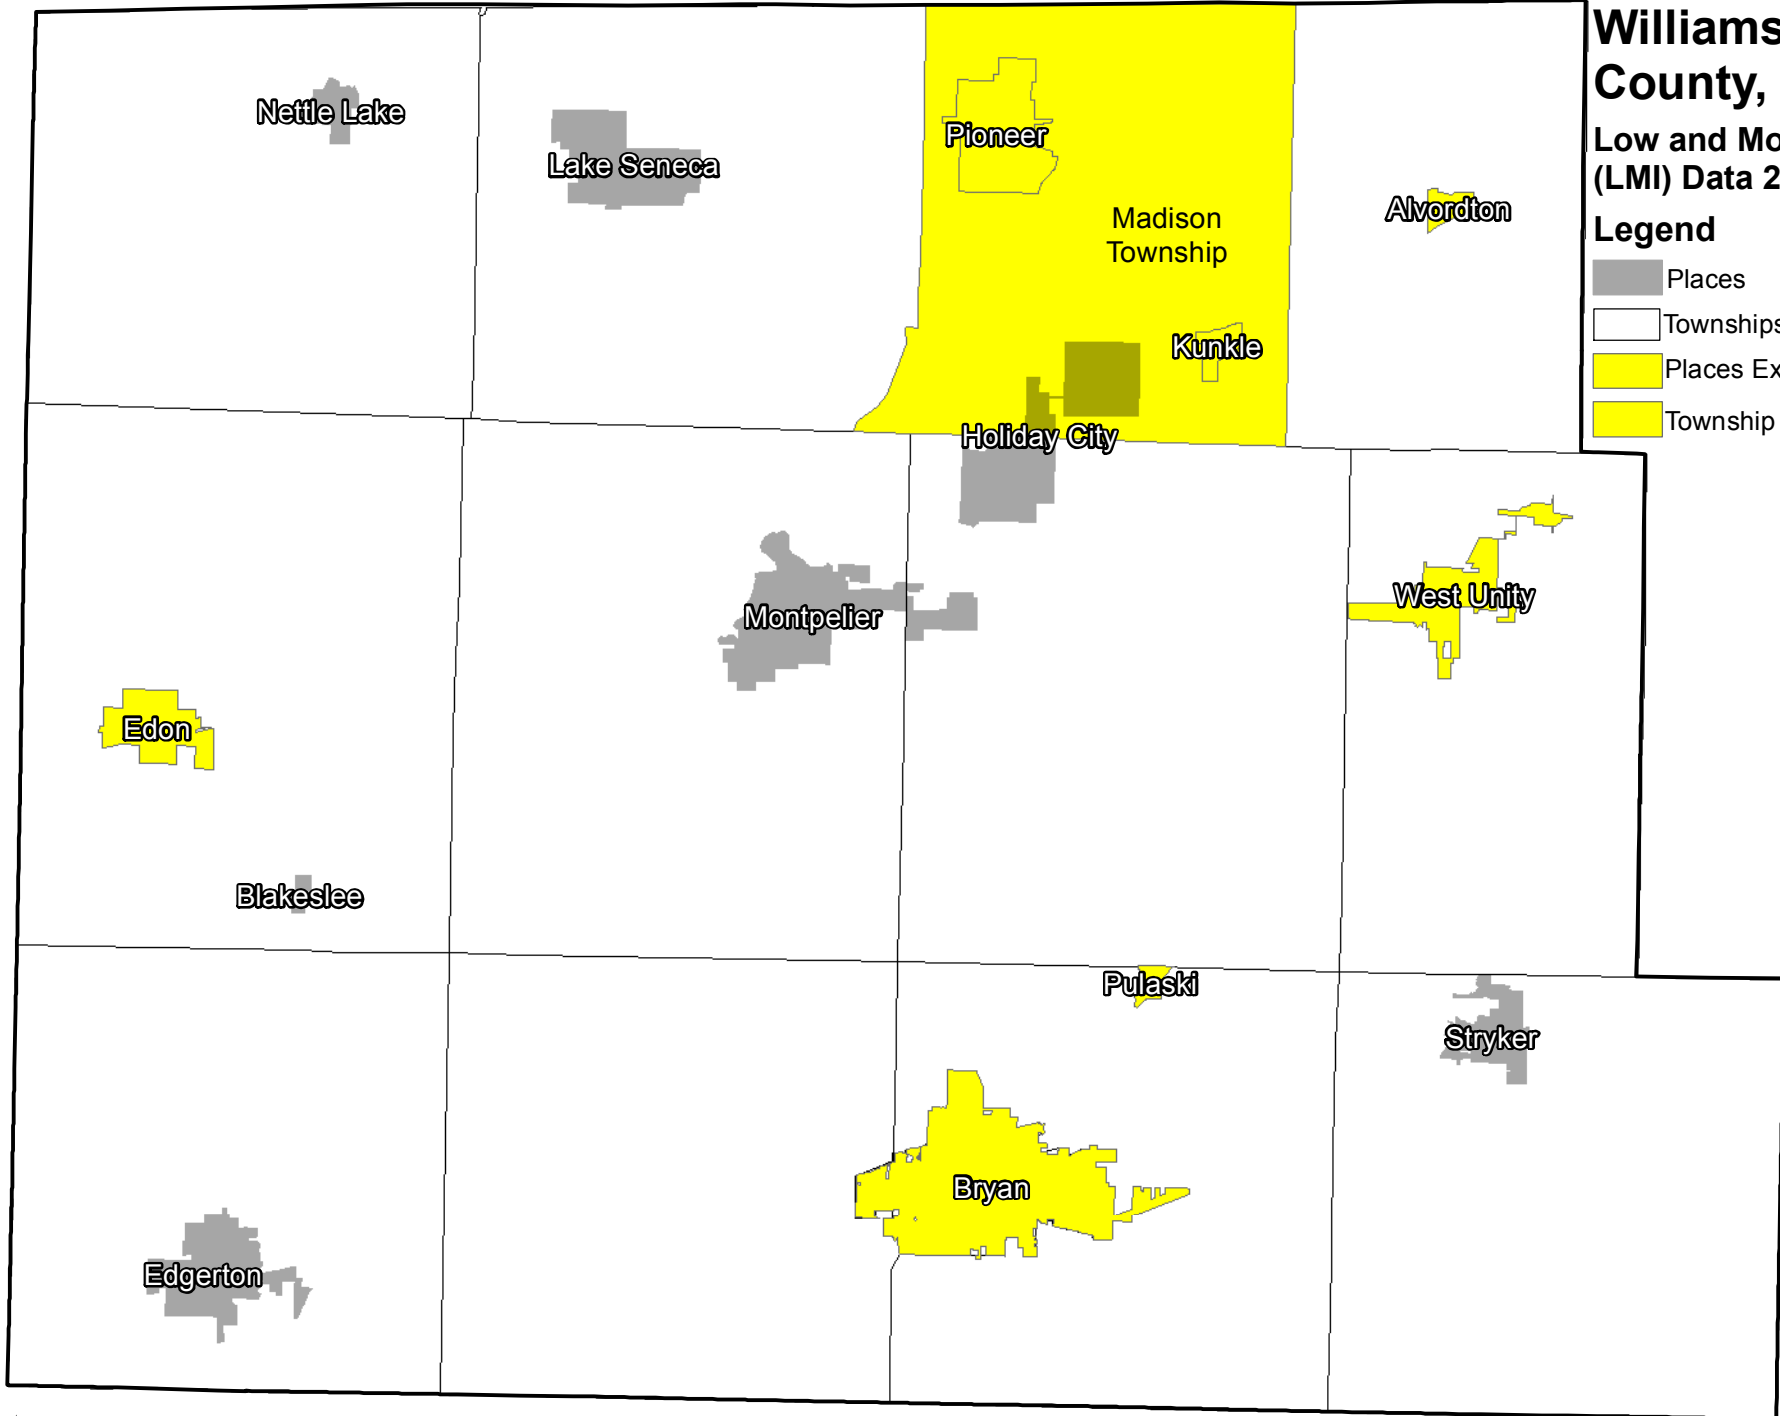

Williams County, Ohio

Low and Moderate Income (LMI) Data 2011-2015

Legend

- Places
- Townships
- Places Exceeding 51%LMI
- Township Exceeding 51%LMI

0 2.5 5 10 Miles

Map Date: March 19, 2019

Sources: US Census Bureau Low and Moderate Income Summary Data 2011-2015, TIGER/Line