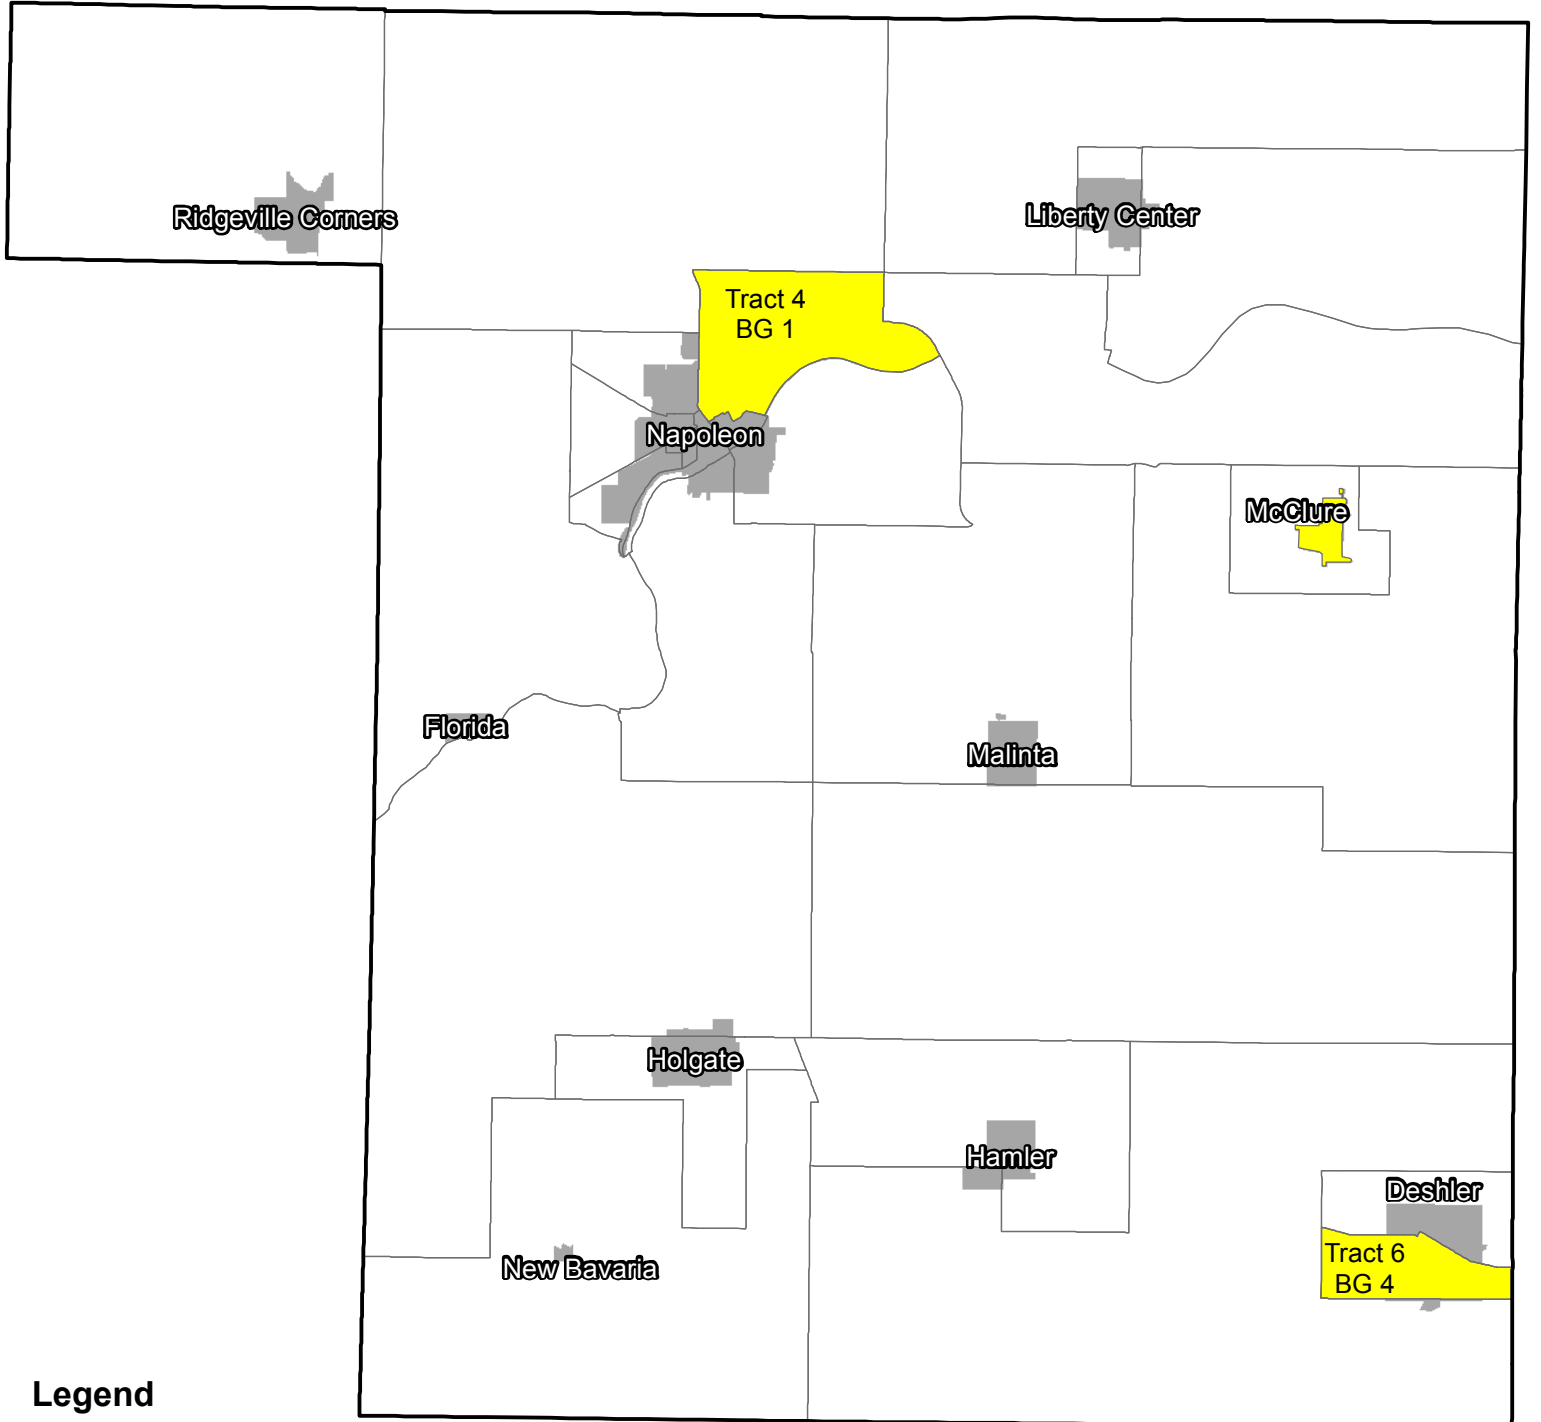

Henry County, Ohio

Low and Moderate Income (LMI) Data 2011-2015

Legend

- Places
- Census Block Groups
- Place Exceeding 51% LMI
- Block Groups Exceeding 51% LMI

0 2.5 5 10 Miles

Map Date: March 26, 2019

Sources: US Census Low and Moderate Income data 2011-2015, TIGER/Line 2018