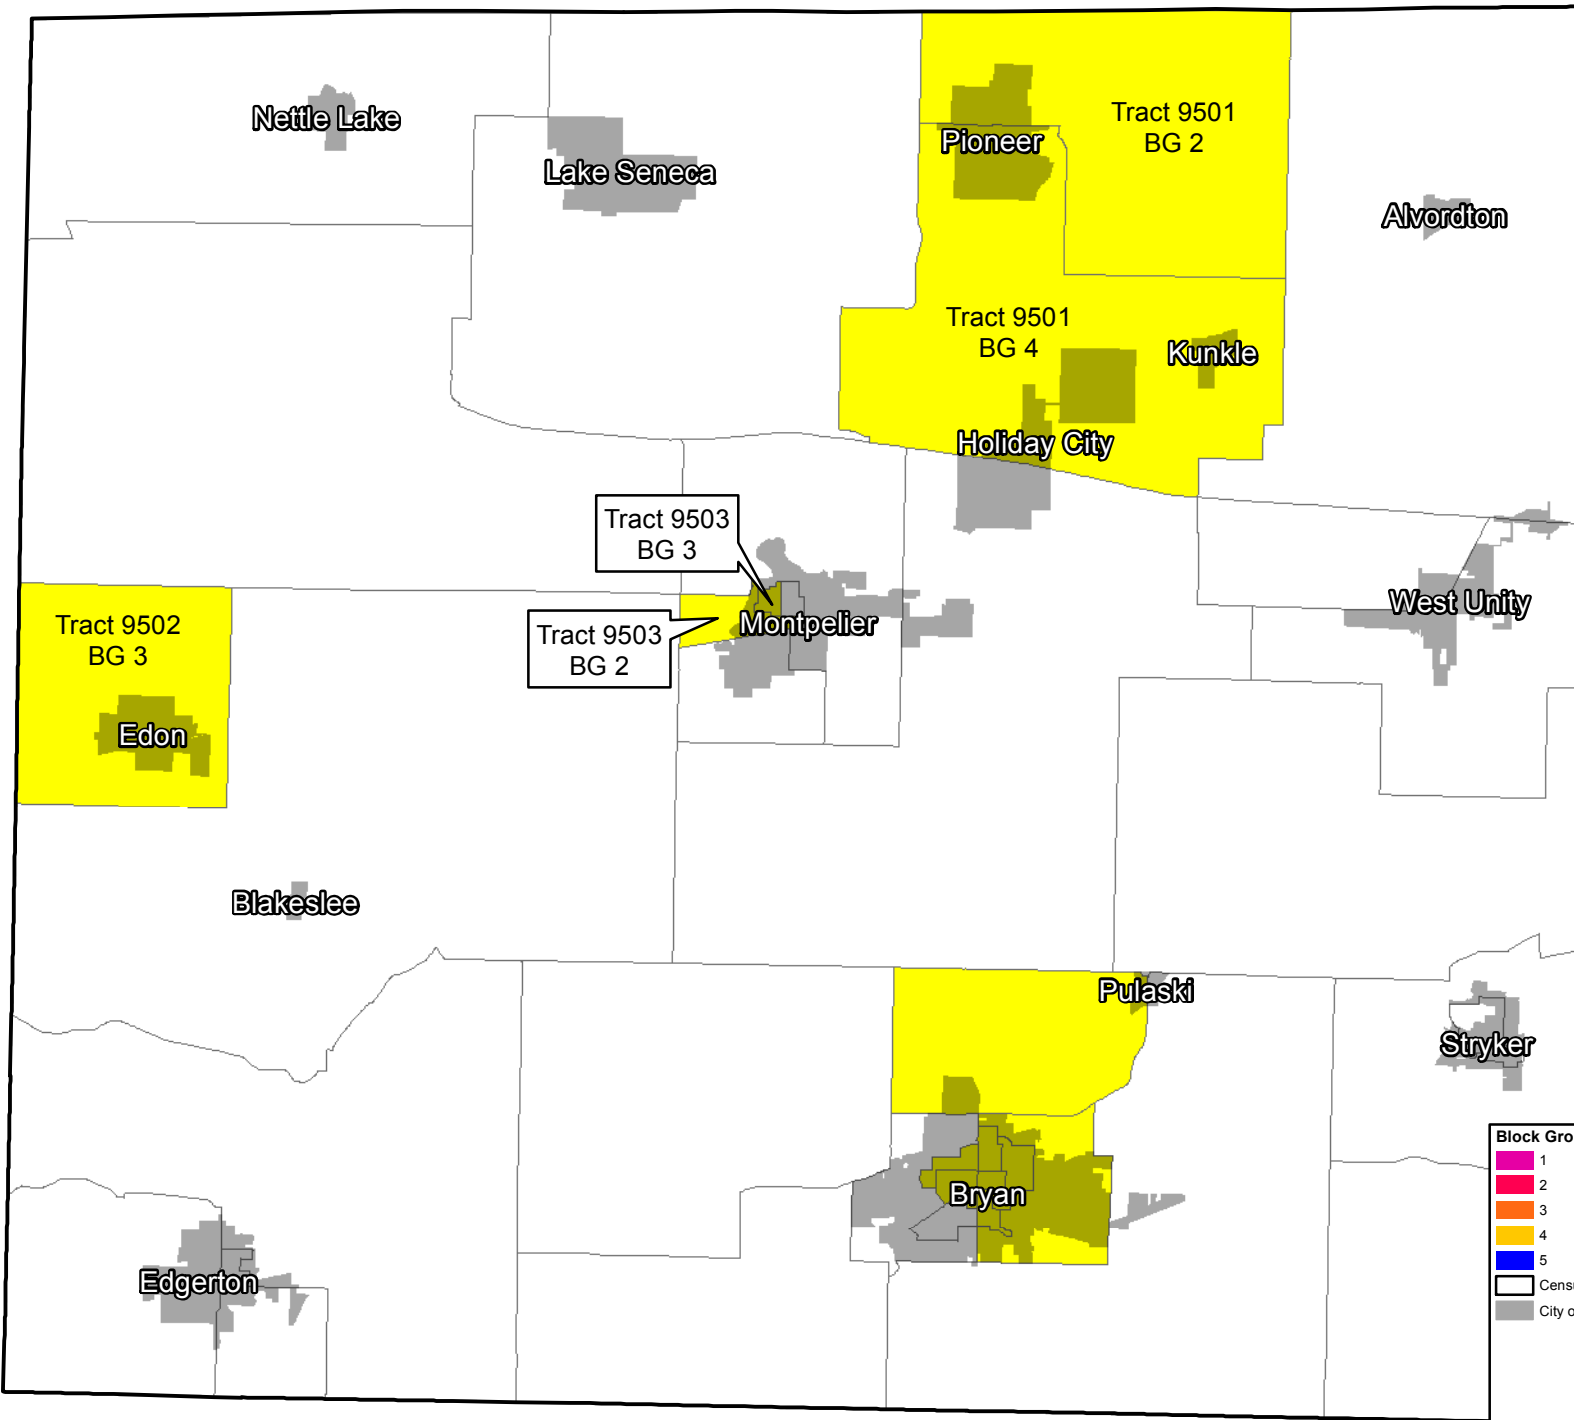

# Williams County, Ohio

## Low and Moderate Income (LMI) Data 2011-2015

**Legend**

- Places
- Census Block Groups
- Block Groups Exceeding 51% LMI

Map Date: March 19, 2019  
 Sources: US Census Bureau Low and Moderate Income Summary Data 2011-2015, TIGER/Line